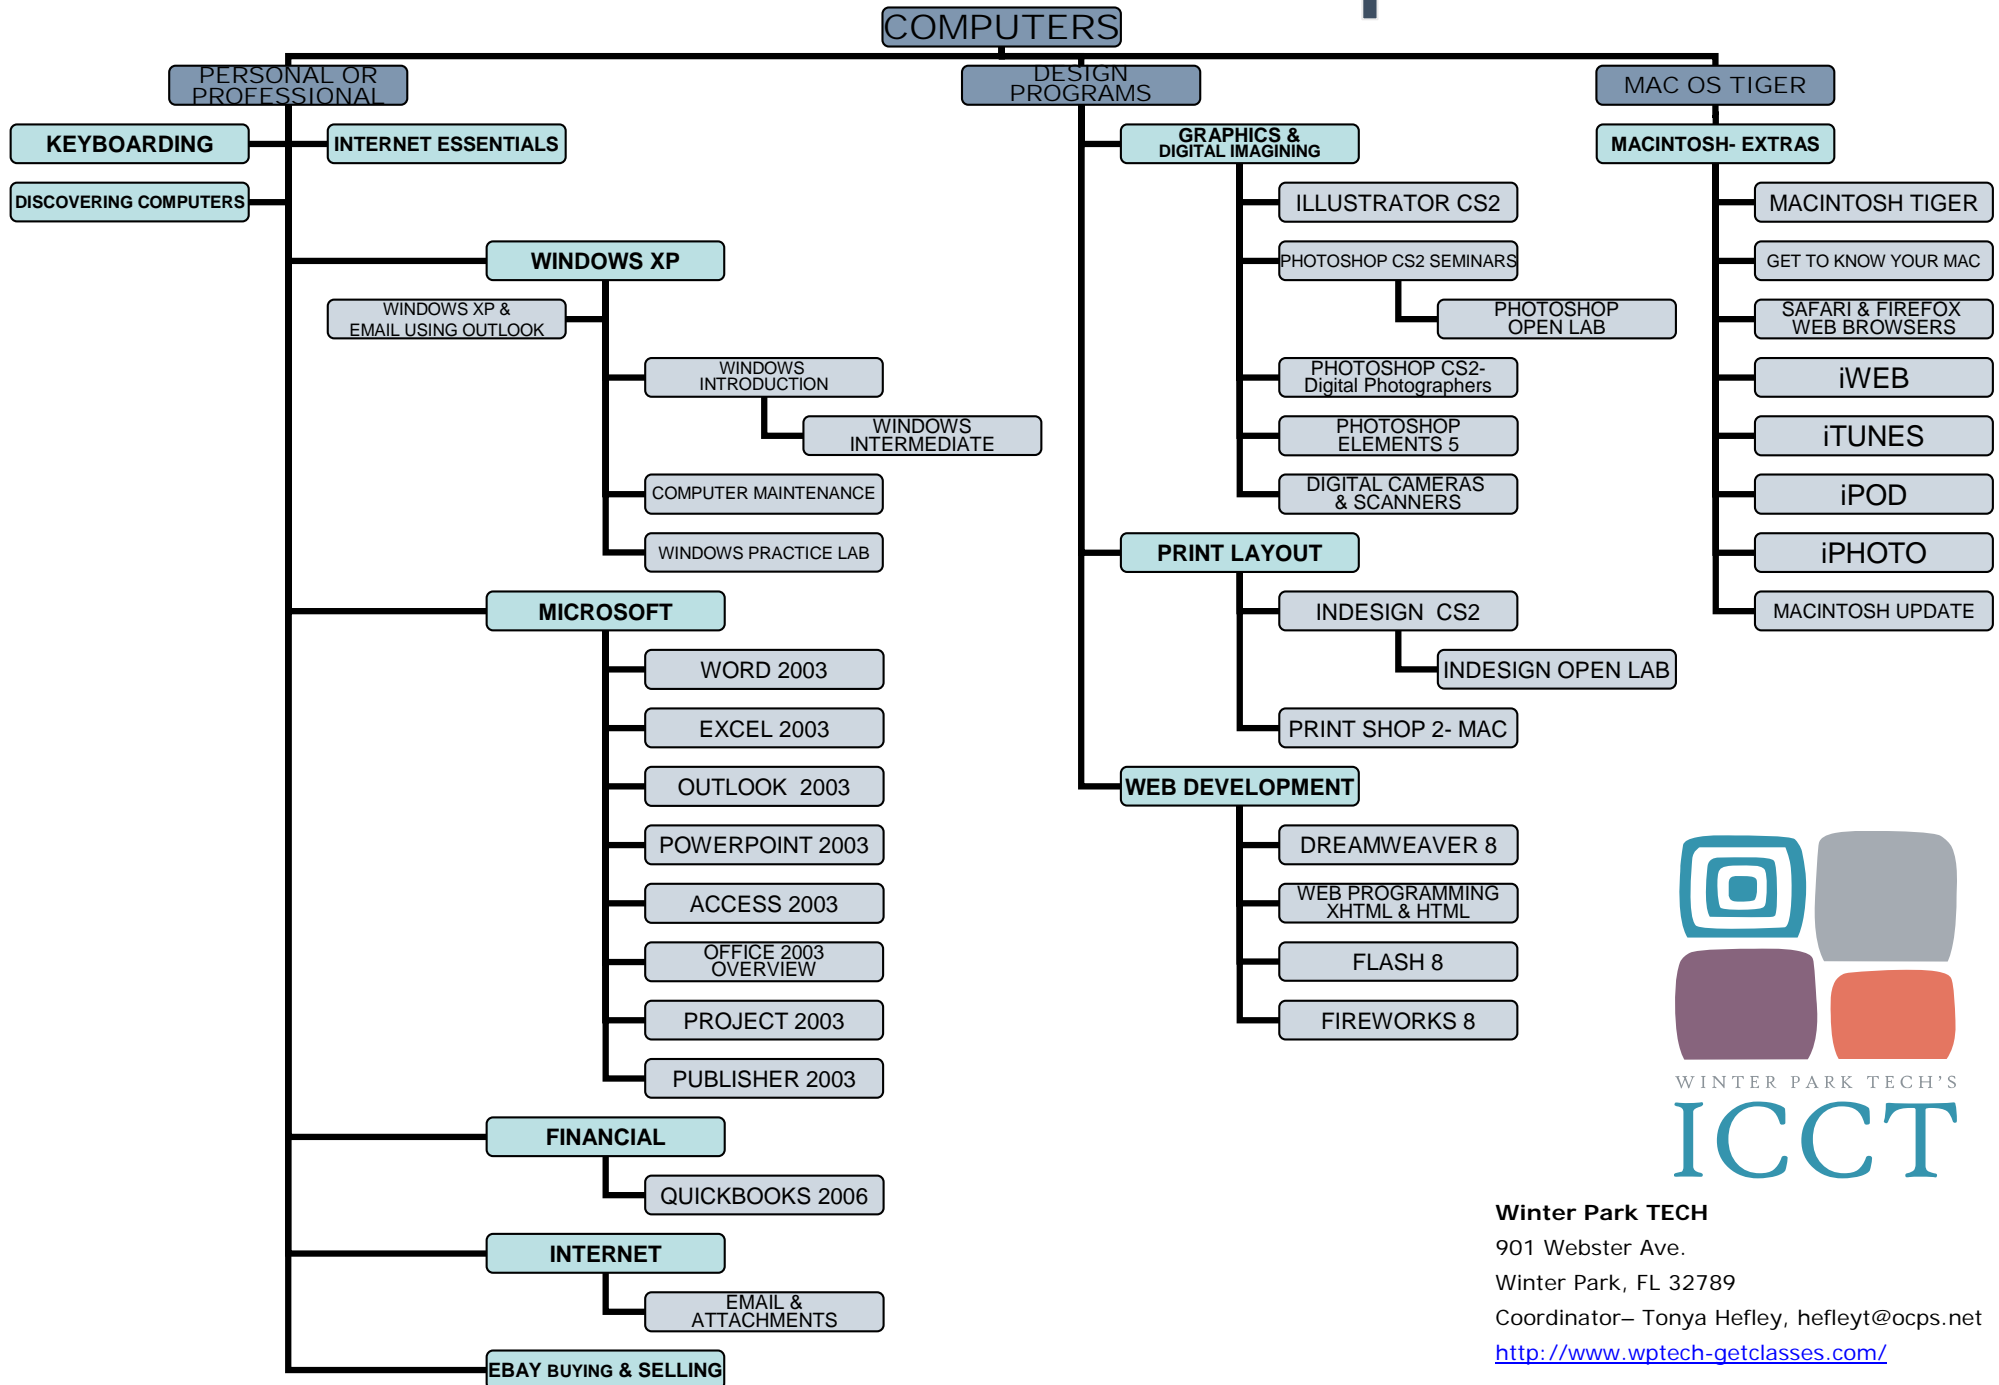

Flow Chart for Short Term Computer Classes

Winter Park TECH
 901 Webster Ave.
 Winter Park, FL 32789
 Coordinator– Tonya Hefley, hefleyt@ocps.net
<http://www.wptech-getclasses.com/>